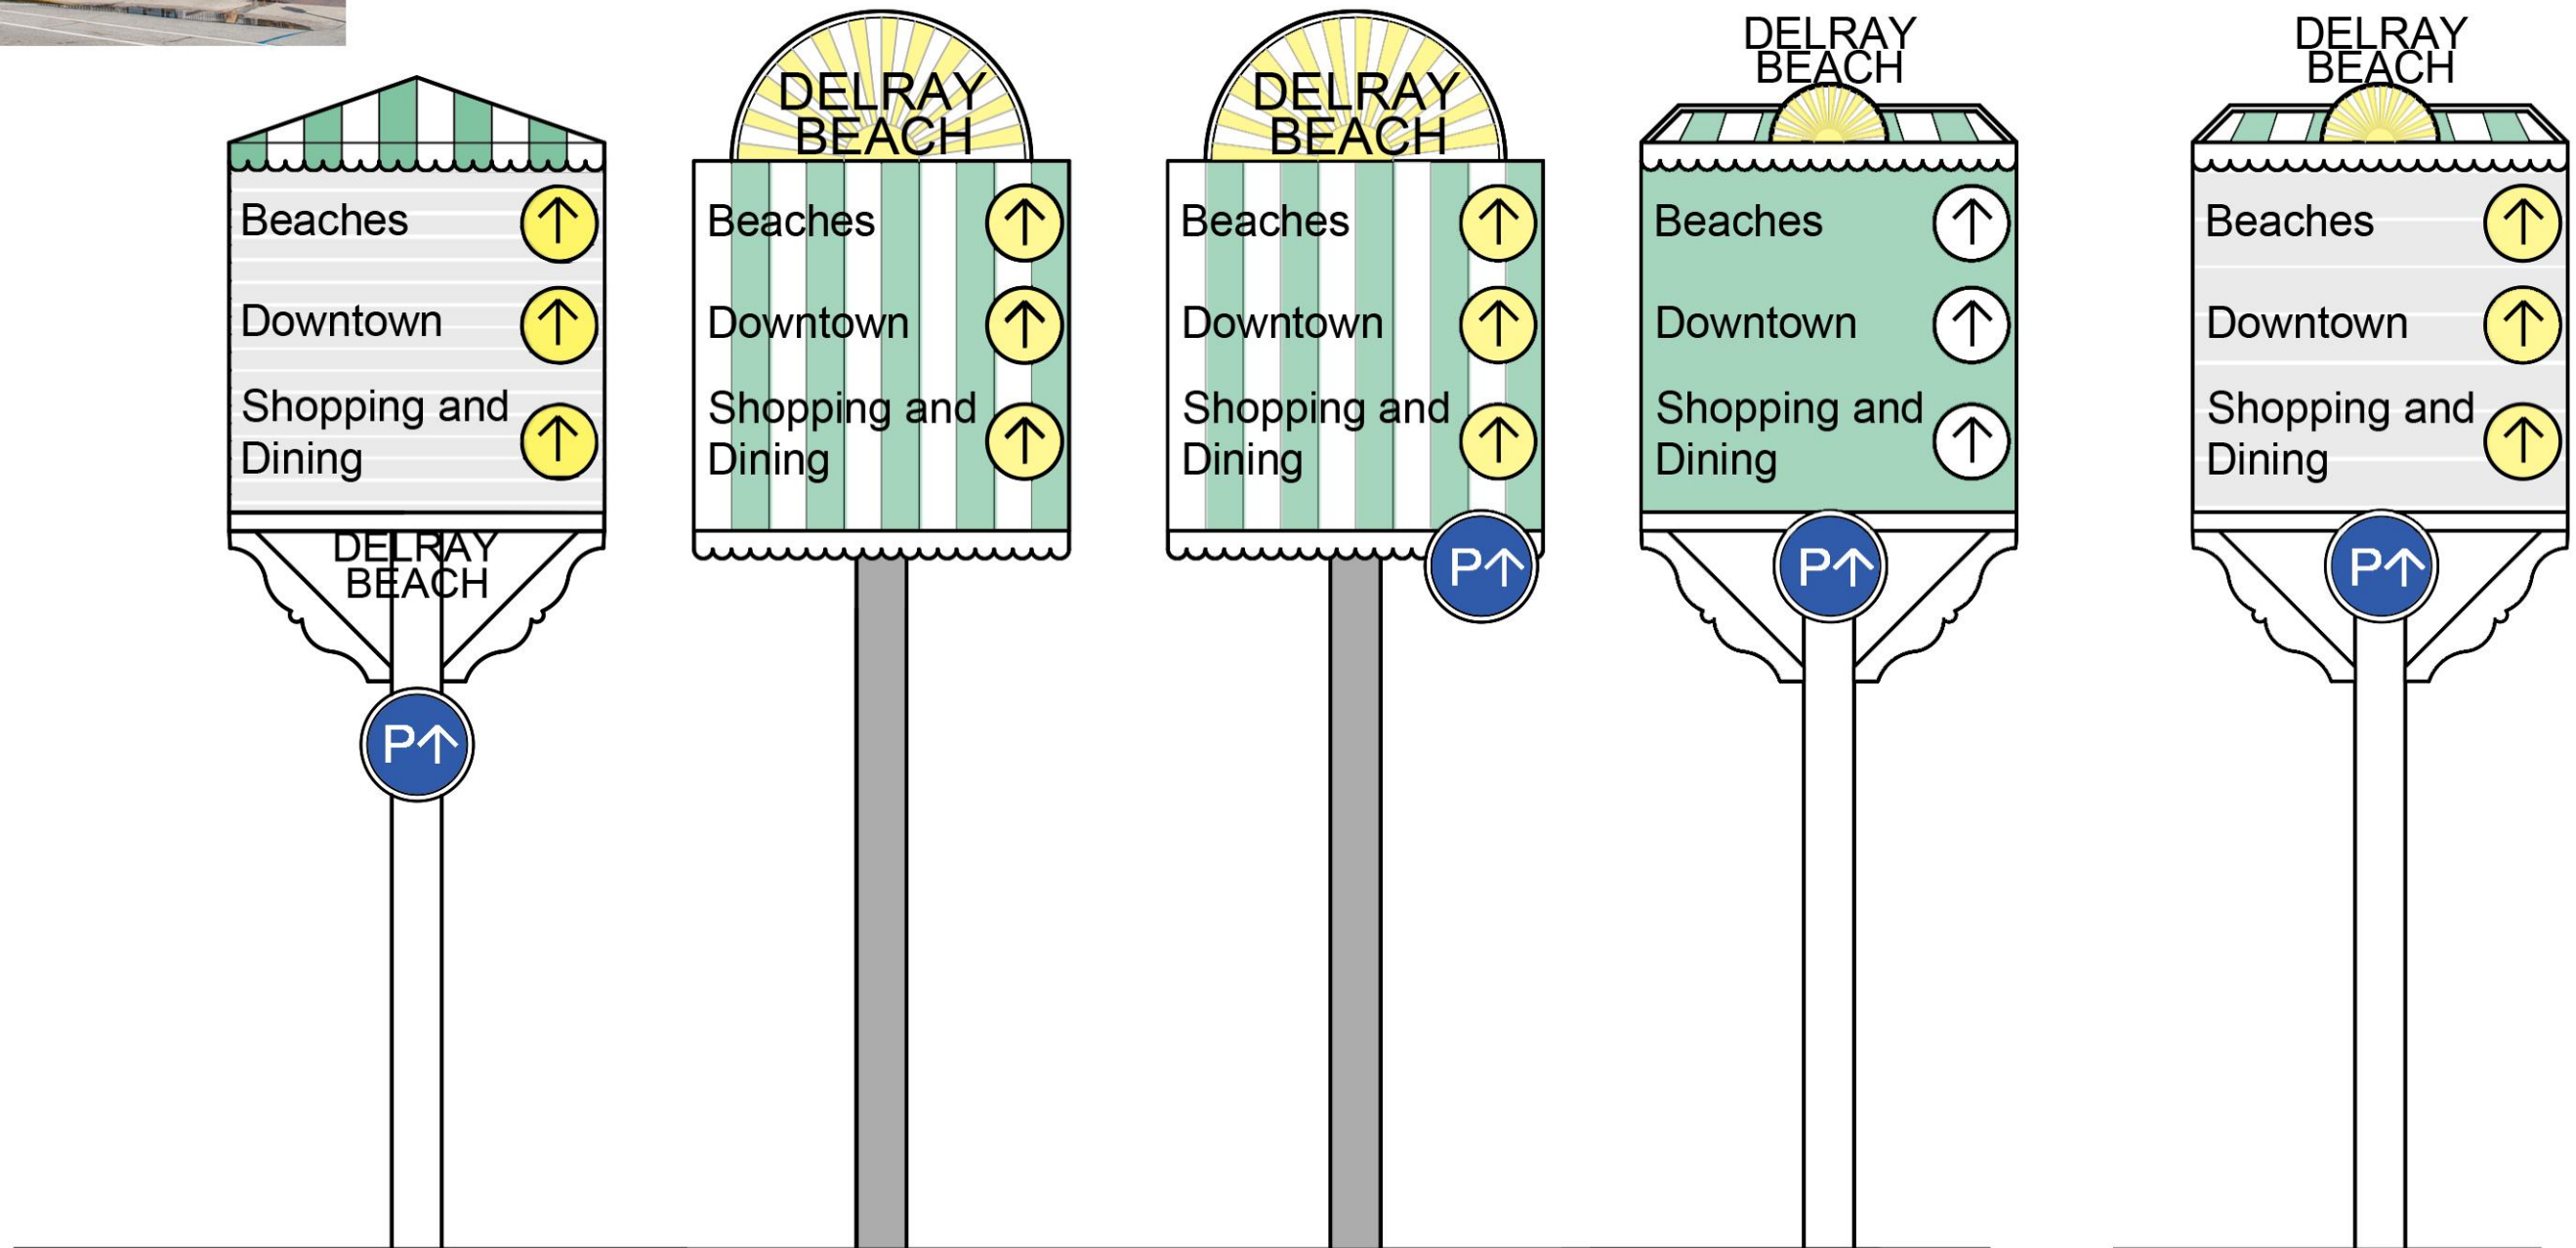

Parking Lot Identification Signage

Gateway Signage Options

Vehicular Signage

Pedestrian Signage

Parking Lot Identification Signage

Gateway Signage Options

DELRAY
BEACH

↑ Beaches
↑ Downtown
↑ Shopping and Dining

SIGN FACE

DELRAY
BEACH

DELRAY
BEACH

BACK OF SIGN

DELRAY
BEACH

↑ Beaches
↑ Downtown
↑ Shopping and Dining

SIGN FACE

DELRAY
BEACH

DELRAY
BEACH

BACK OF SIGN

SIGN FACE

BACK OF SIGN

SIGN FACE

BACK OF SIGN