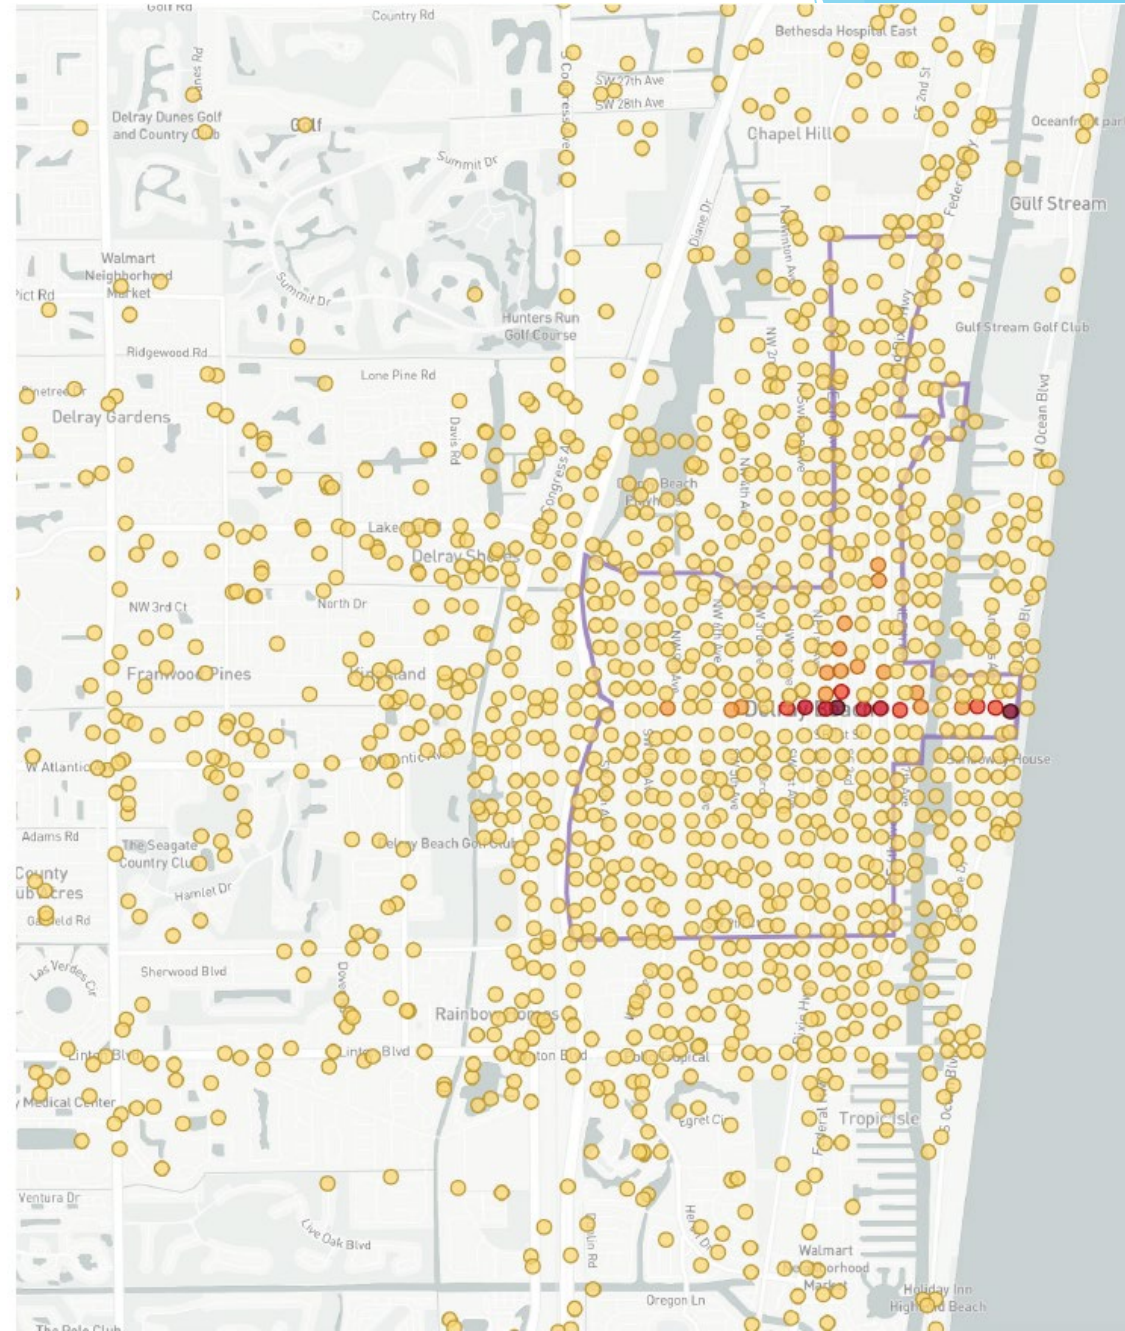

A10

A33

A34

A37

A38

A39

DISCUSSION – POINT-TO –
POINT TRANSPORTATION
SERVICES WITH FREEBEE –
SERVICE UPDATE

Ridership

- ▶ 16,877 Total Passengers
- ▶ 9,234 Total Rides

PASSENGERS AND RIDES BY MONTH (YTD)

Rides - Pickup/Dropoff

App Open Locations

- ▶ 3,082 Downloads with Delray zip code

Freebee ED & Deals

- ▶ 129 Local Business with App Profile
- ▶ 21 Business Deals
 - ▶ 125 Deals Used