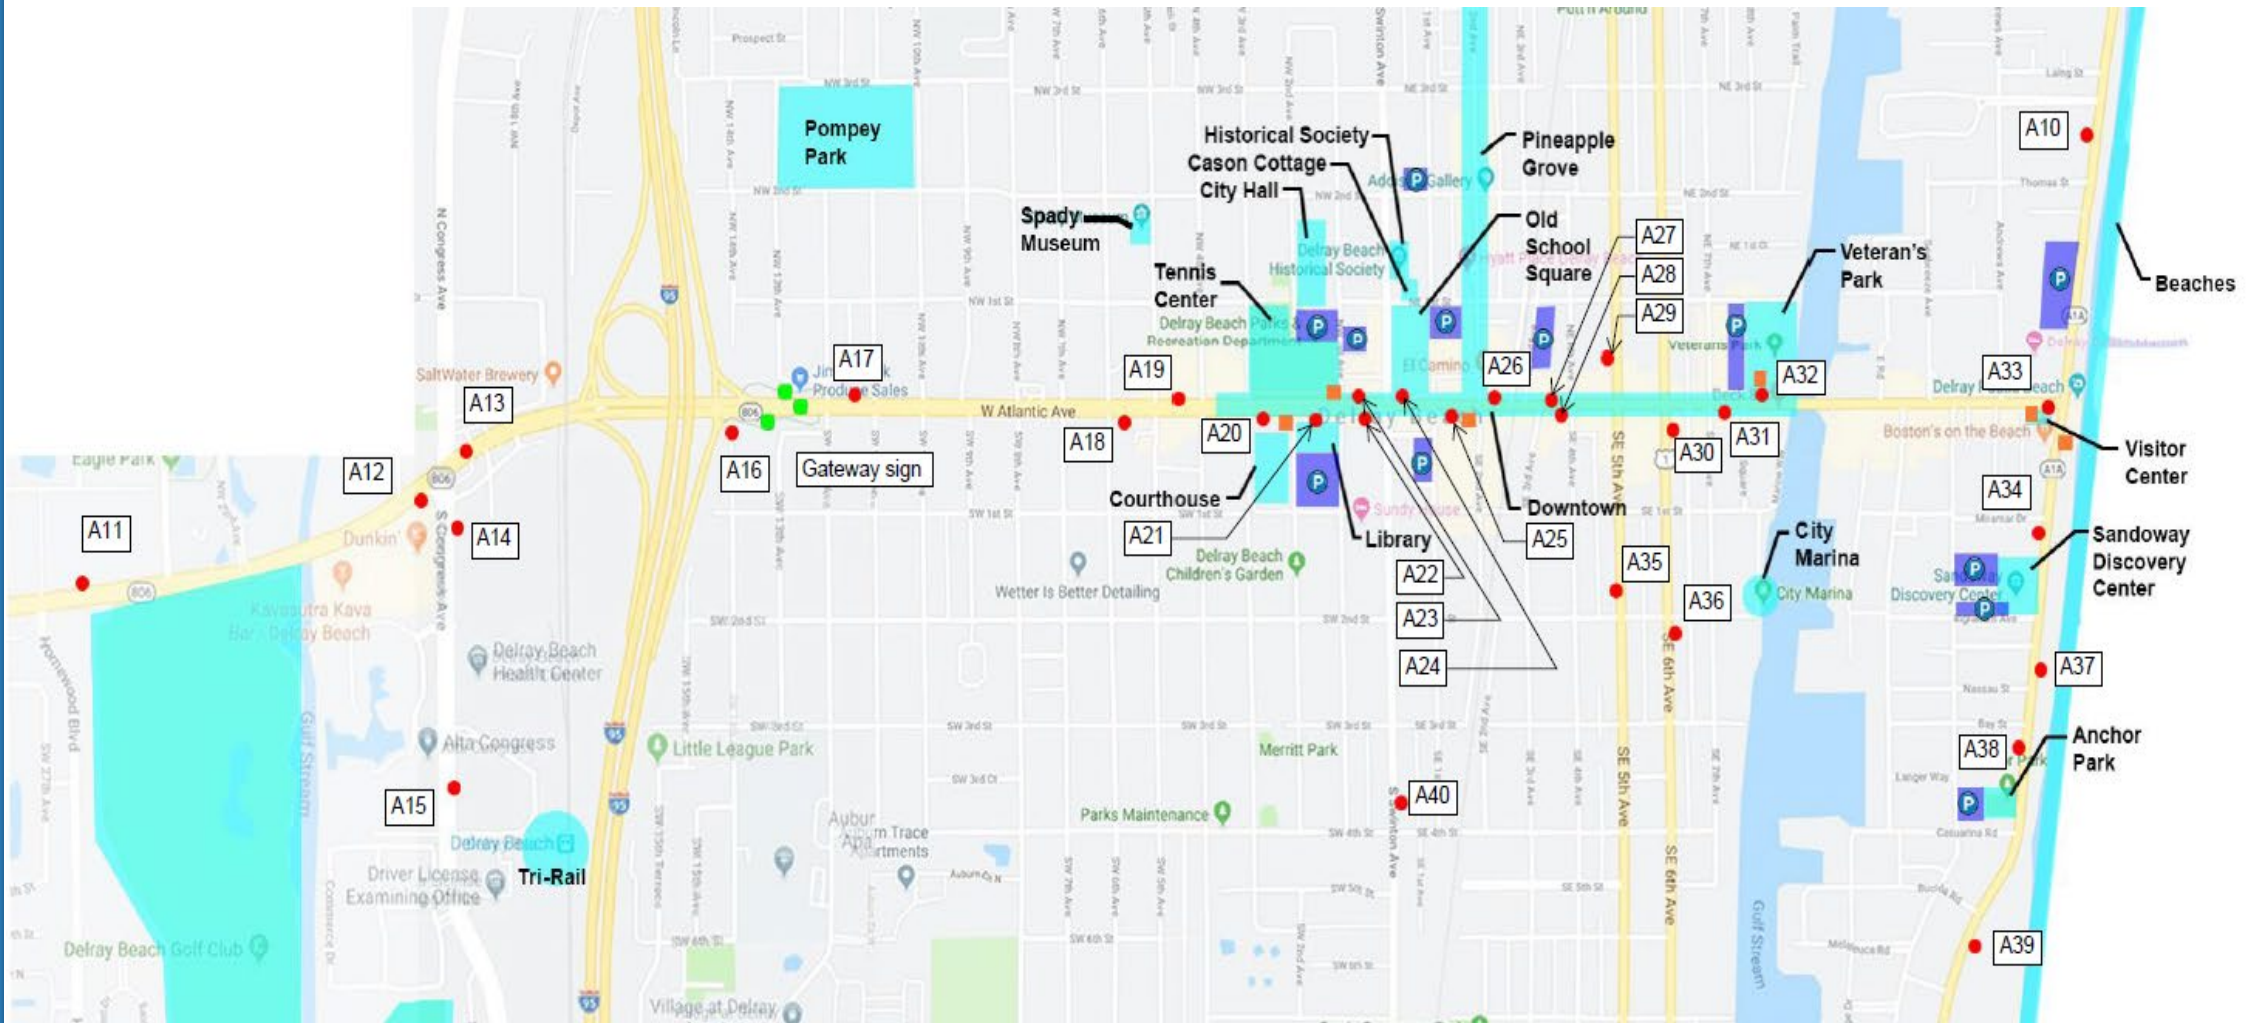

BACK OF SIGN

Option C

Next Steps

- ▶ Develop a full array of signs:
 - ▶ Vehicular
 - ▶ Pedestrian
 - ▶ Parking Lot
 - ▶ Gateway
- ▶ Vehicular Sign Destinations
 - ▶ Map Locations (inventory)
- ▶ Gateway Signage Locations
- ▶ CRA Board presentation
(January/February 2020)

Downtown

Veteran's Park

City Marina

Beaches

Visitor Center

Sandaway Discovery Center

Anchor Park

A11