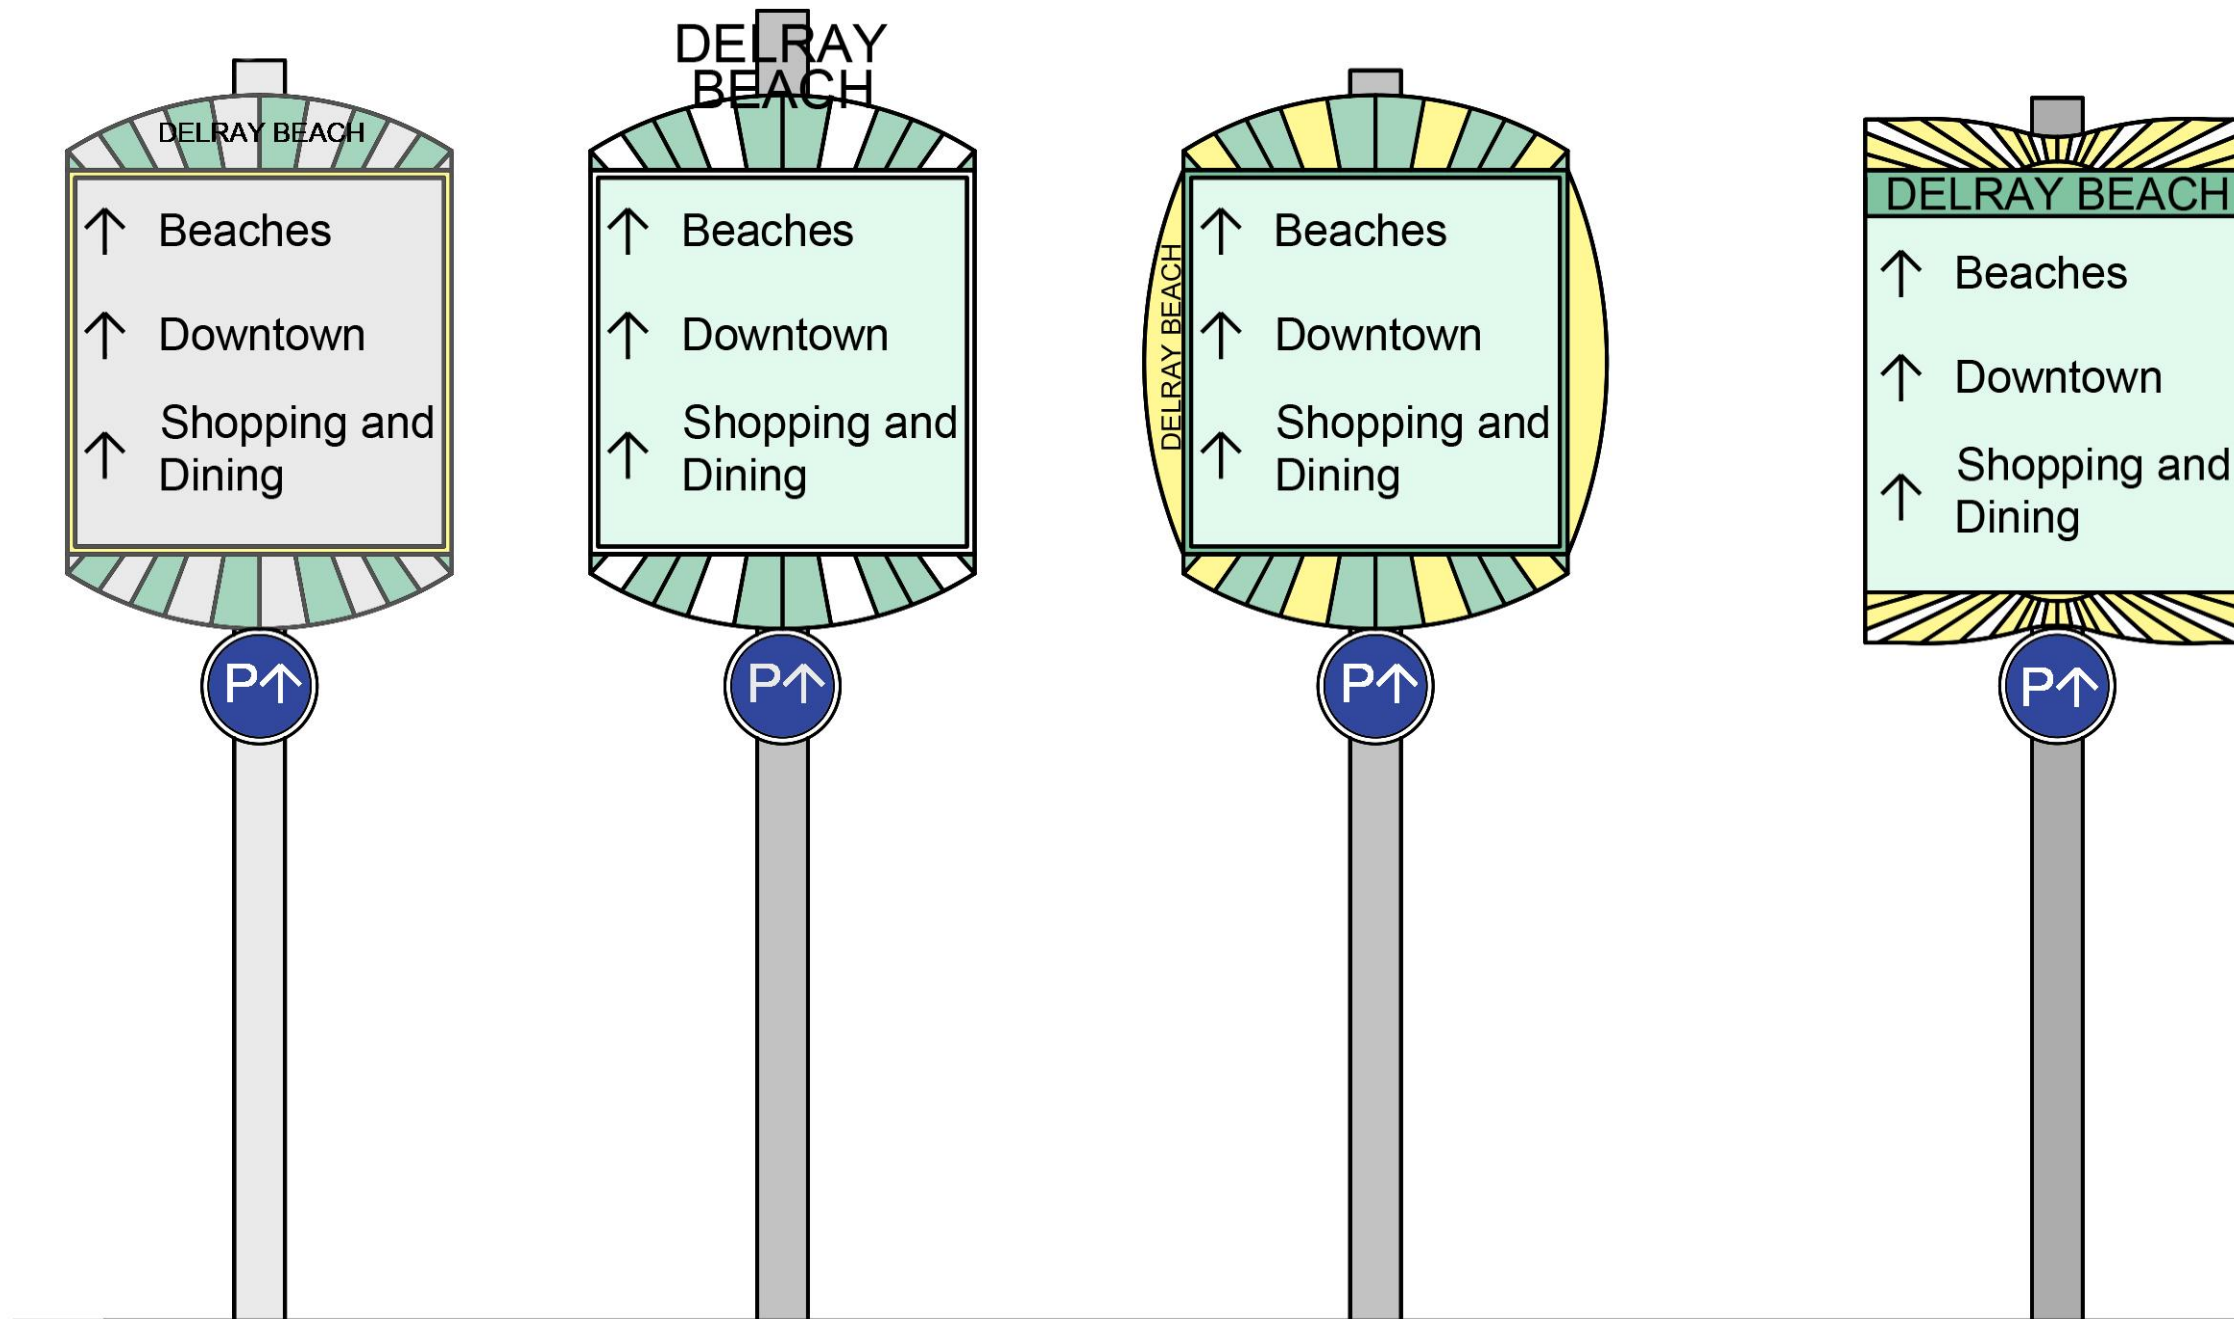

Parking Lot Identification Signage

Gateway Signage Options

Vehicular Signage

Pedestrian Signage

Parking Lot Identification Signage

Gateway Signage Options

DELRAY
BEACH

↑ Beaches
↑ Downtown
↑ Shopping and Dining

SIGN FACE

DELRAY
BEACH

DELRAY
BEACH

BACK OF SIGN

DELRAY
BEACH

↑ Beaches
↑ Downtown
↑ Shopping and Dining

SIGN FACE

DELRAY
BEACH

DELRAY
BEACH

BACK OF SIGN

SIGN FACE

BACK OF SIGN

SIGN FACE

BACK OF SIGN