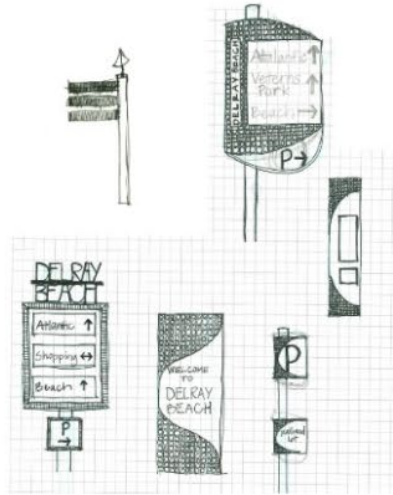

May

2020

Sunday	Monday	Tuesday	Wednesday	Thursday	Friday	Saturday
					1	2
3	4	5	6	7	8	9
10	11	12	13	14	15	16
17	18	19	20	21	22	23
24	25 Memorial Day	26 CRA Board Meeting – 4pm	27	28	29	30
31						

Early Concept Sketches