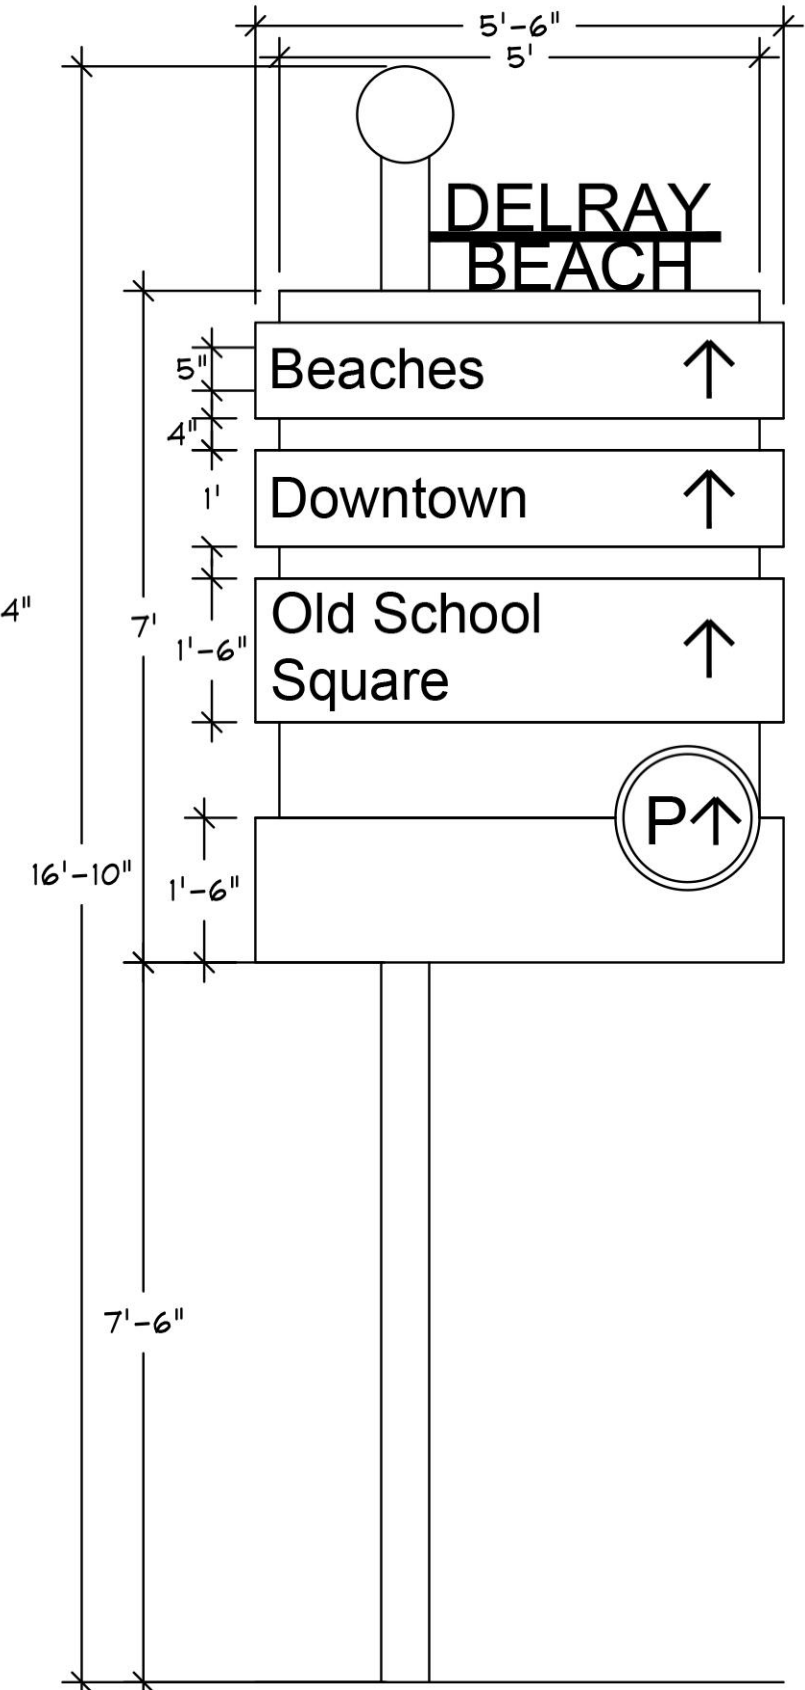

Gateway Signage Options