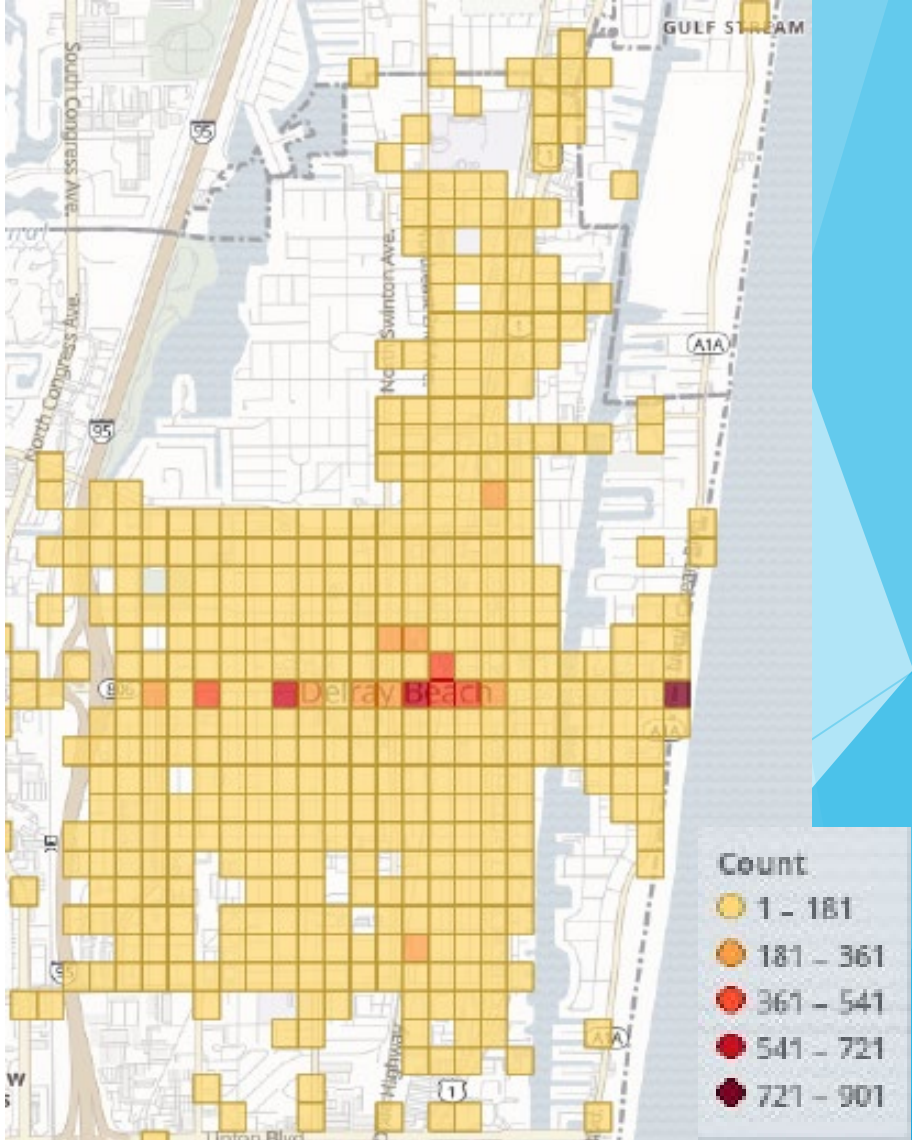

A10

A33

A34

A37

A38

A39

DISCUSSION – POINT-TO –
POINT TRANSPORTATION
SERVICES WITH FREEBEE –
SERVICE UPDATE

Ridership

- ▶ 16,877 Total Passengers
- ▶ 9,234 Total Rides

PASSENGERS AND RIDES BY MONTH (YTD)

Rides - Pickup/Dropoff

App Open Locations

- ▶ 3,082 Downloads with Delray zip code

Freebee ED & Deals

- ▶ 129 Local Business with App Profile
- ▶ 21 Business Deals
 - ▶ 125 Deals Used