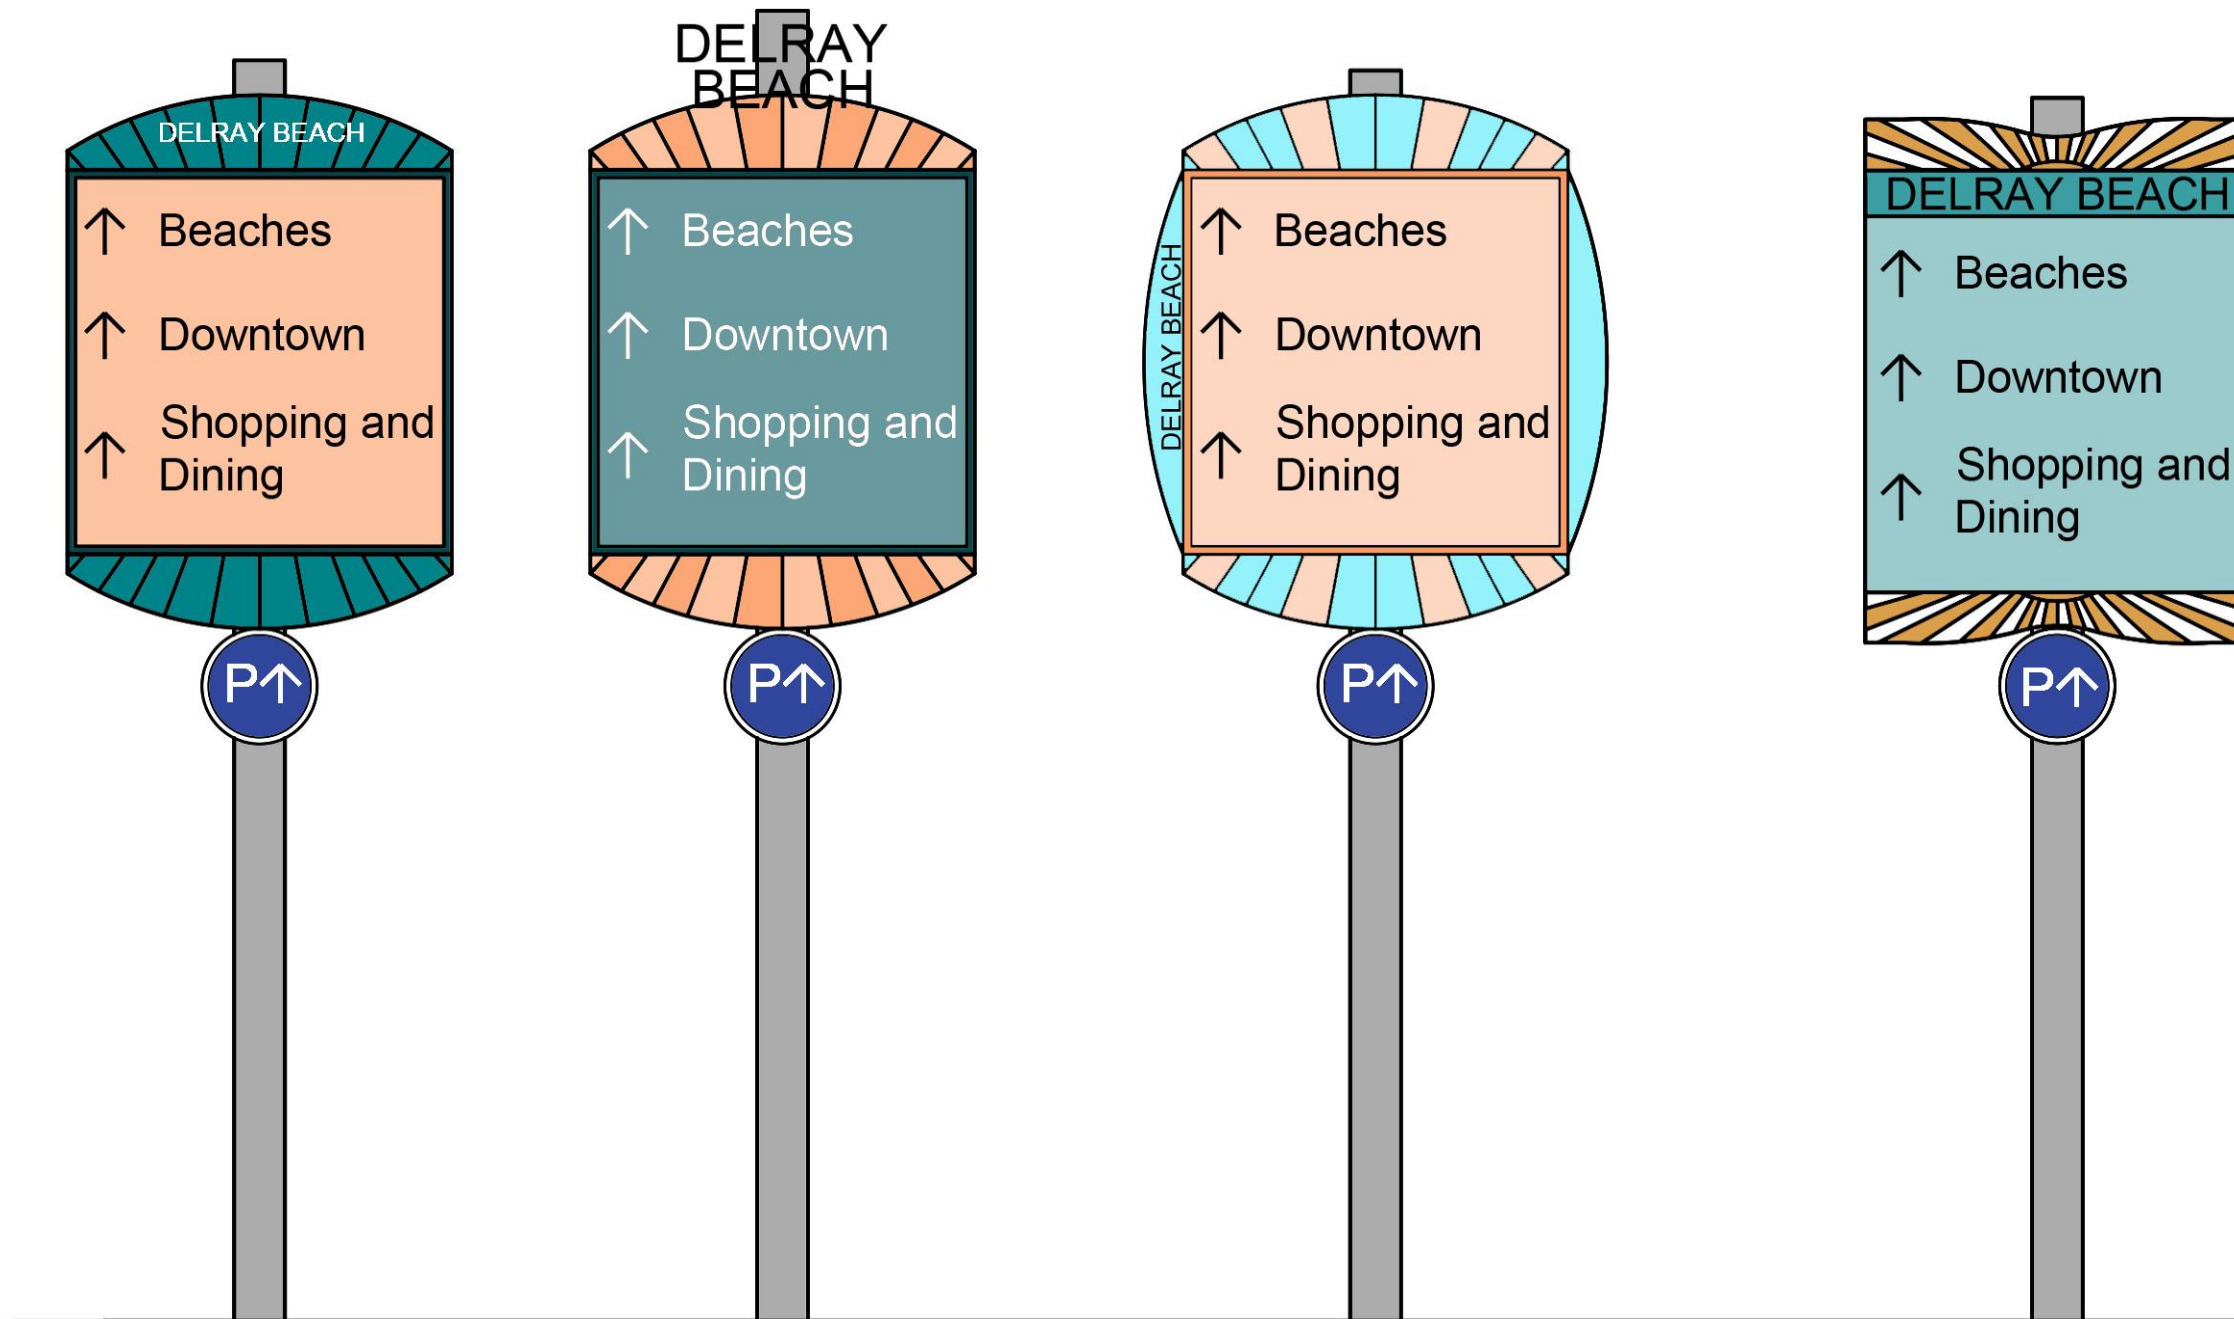

Parking Lot Identification Signage

Gateway Signage Options

Vehicular Signage

Pedestrian Signage

Parking Lot Identification Signage

Gateway Signage Options

DELRAY
BEACH

↑ Beaches
↑ Downtown
↑ Shopping and Dining

SIGN FACE

DELRAY
BEACH

DELRAY
BEACH

BACK OF SIGN

DELRAY
BEACH

↑ Beaches
↑ Downtown
↑ Shopping and Dining

SIGN FACE

DELRAY
BEACH

DELRAY
BEACH

BACK OF SIGN

SIGN FACE

BACK OF SIGN

SIGN FACE

BACK OF SIGN