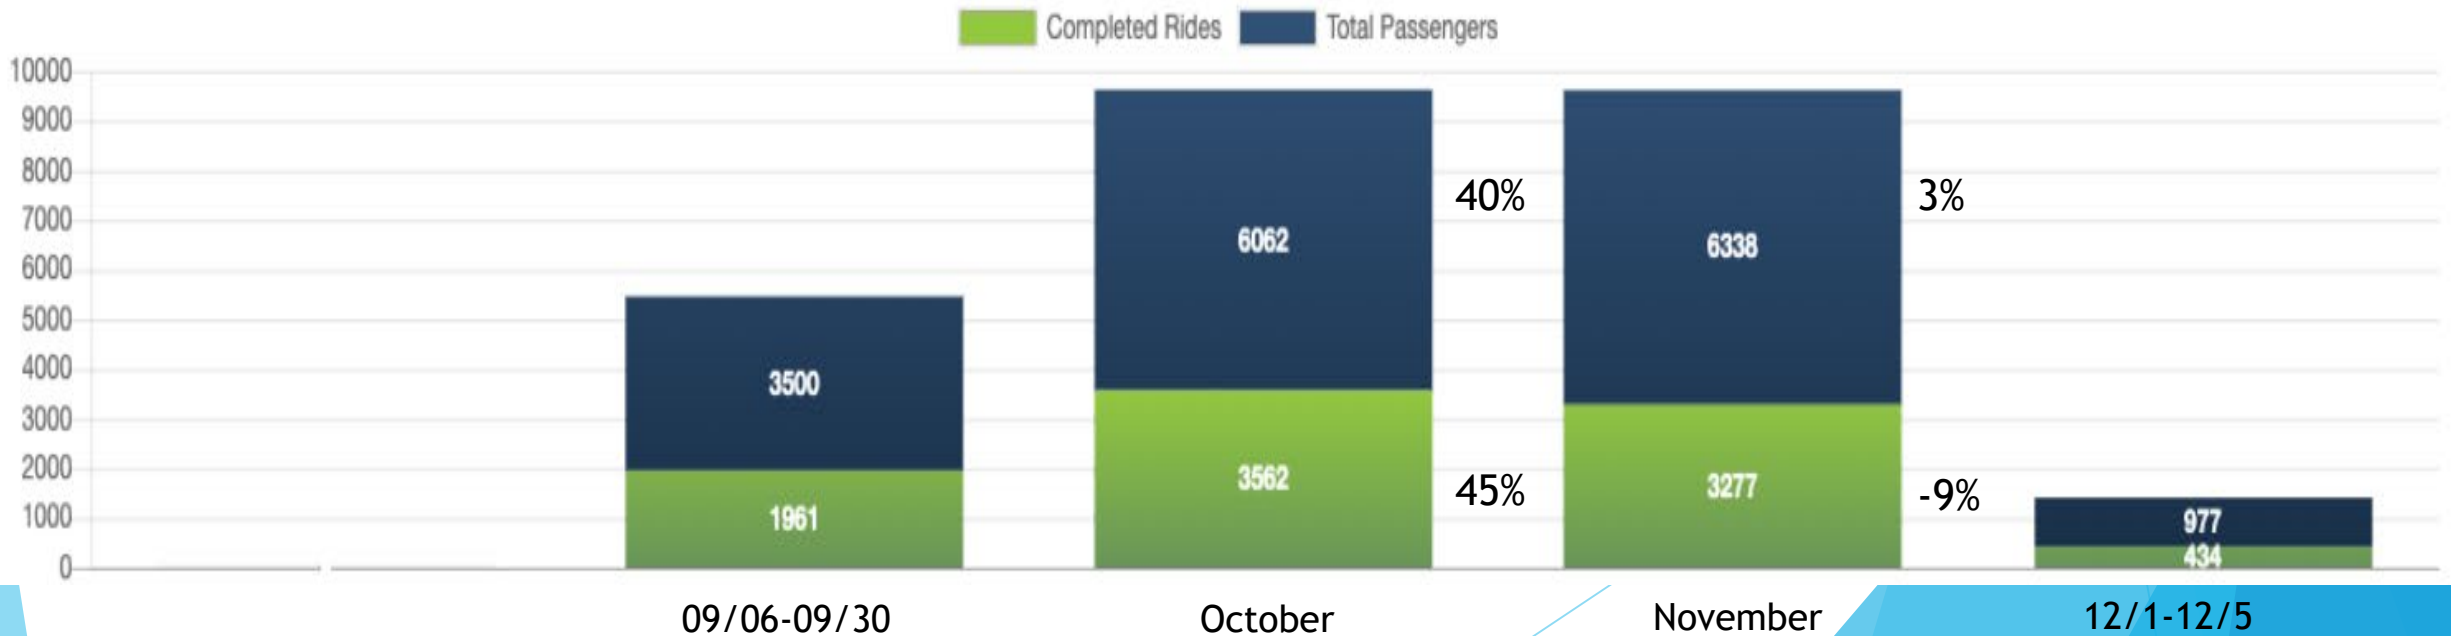

A10

A33

A34

A37

A38

A39

DISCUSSION – POINT-TO –
POINT TRANSPORTATION
SERVICES WITH FREEBEE –
SERVICE UPDATE

Ridership

- ▶ 16,877 Total Passengers
- ▶ 9,234 Total Rides

PASSENGERS AND RIDES BY MONTH (YTD)

Rides - Pickup/Dropoff

App Open Locations

- ▶ 3,082 Downloads with Delray zip code

Freebee ED & Deals

- ▶ 129 Local Business with App Profile
- ▶ 21 Business Deals
 - ▶ 125 Deals Used