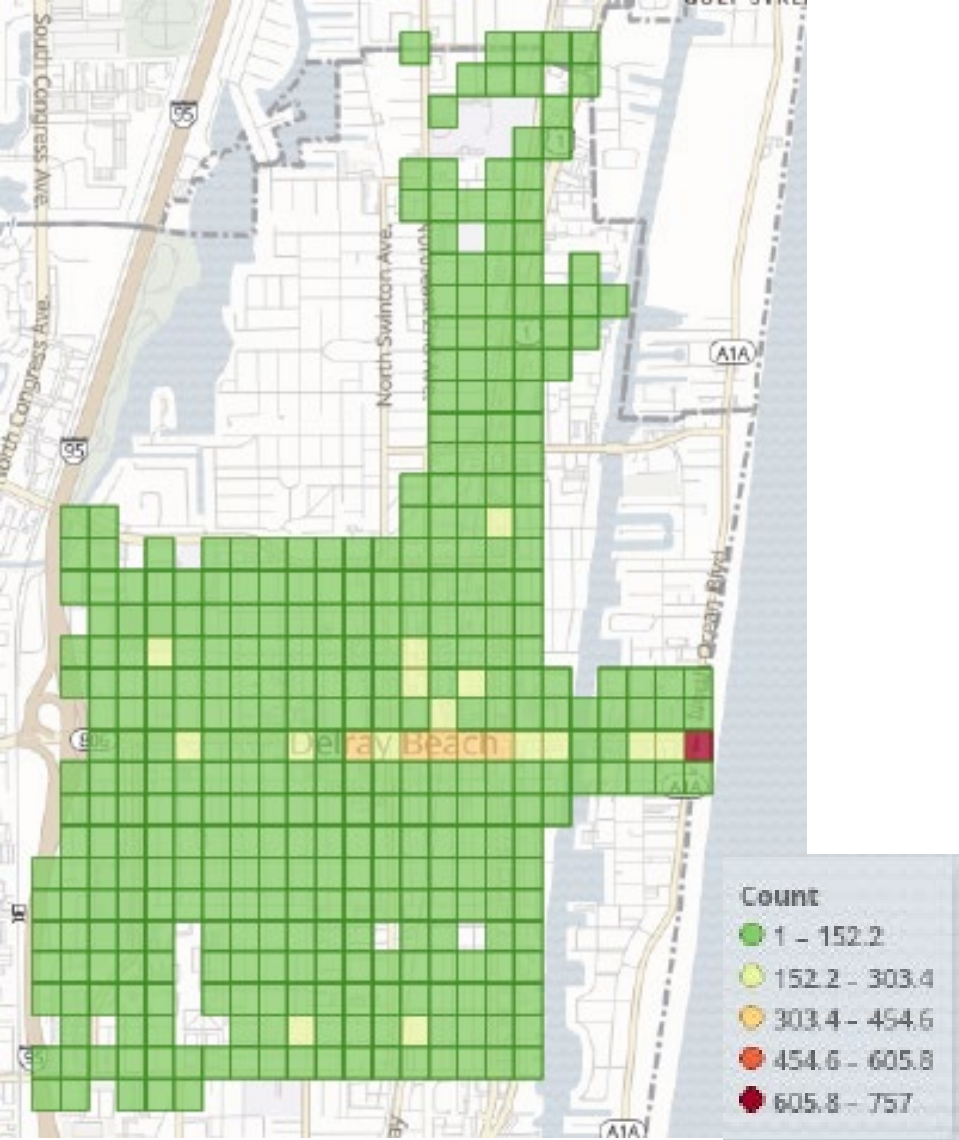

A28

A29

A40

A35

A36

A30

A31

A32

A10

A33

A34

A37

A38

A39

DISCUSSION – POINT-TO –
POINT TRANSPORTATION
SERVICES WITH FREEBEE –
SERVICE UPDATE

Ridership

- ▶ 16,877 Total Passengers
- ▶ 9,234 Total Rides

PASSENGERS AND RIDES BY MONTH (YTD)

Rides - Pickup/Dropoff

App Open Locations

- ▶ 3,082 Downloads with Delray zip code

Freebee ED & Deals

- ▶ 129 Local Business with App Profile
- ▶ 21 Business Deals
 - ▶ 125 Deals Used