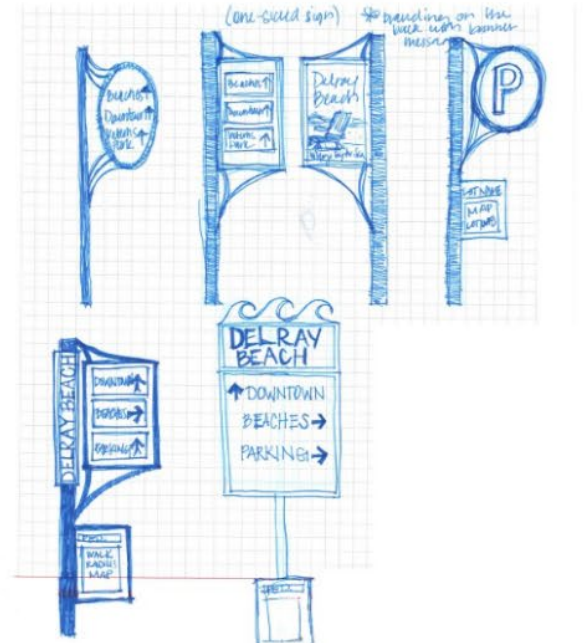

May

2020

Sunday	Monday	Tuesday	Wednesday	Thursday	Friday	Saturday
					1	2
3	4	5	6	7	8	9
10	11	12	13	14	15	16
17	18	19	20	21	22	23
24	25 Memorial Day	26 CRA Board Meeting – 4pm	27	28	29	30
31						

Early Concept Sketches